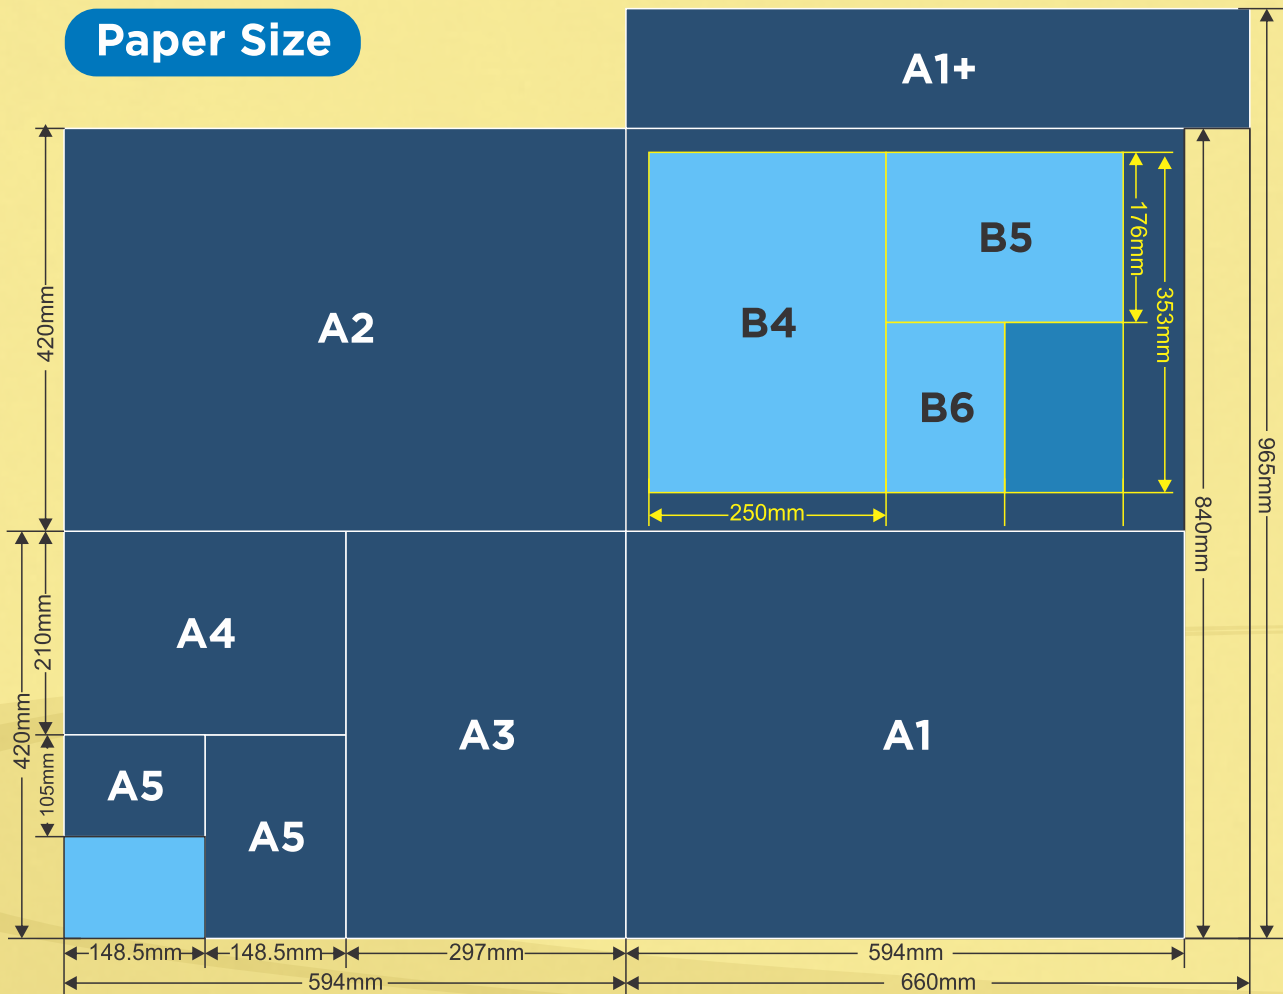

Poster

A2 (128 gsm Art Paper, 4C + OC, 23.5" x 16.5" x (594mm x 420mm (or) size A3 & A2)

Qty (pcs)	10	50	100	200	300	400	500	600	700	800	900	1000	2000	3000
4C+OC (1 Side Colour)	465	510	554	573	598	624	669	627	710	710	752	752	1024	1354

A1 (128 gsm Art Paper, 4C + OC, 33" x 23" x (840mm x 594mm (or) size A2 & A1)

Qty (pcs)	10	50	100	200	300	400	500	600	700	800	900	1000	2000	3000
4C+OC (1 Side Colour)	660	747	923	1012	1056	1099	1144	1115	1157	1239	1322	1363	1859	2354

A1+ (128 gsm Art Paper, 4C + OC, 38" x 26" x (965mm x 660mm)

Qty (pcs)	10	50	100	200	300	400	500	600	700	800	900	1000	2000	3000
4C+OC (1 Side Colour)	880	968	1056	1144	1232	1320	1452	1487	1610	1734	1818	1900	2726	3552

Paper Size

* Ready in 5 days after confirmation of artwork
 * Artwork Charge RM100/- to 150/-

All prices and information herein are verified correct at the time of print but are subject to change without prior notice. While every care has been taken in production, any inaccuracy is unintentional and regretted, thus Fauzul Enterprise shall not be held responsible.